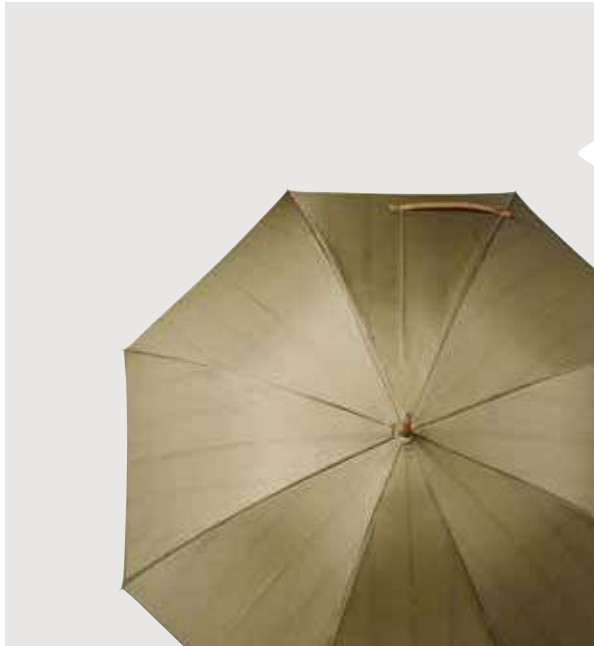

2,17 kg. Benchmark: **3,3 kg.**

VINGA Bosler AWARE™ recycled pet 23" umbrella

rPET • Open automatically, close manually •
Canopy diameter 108cm **Size** 89 x 89 x ø103 cm
Printtechnique Screen transfer