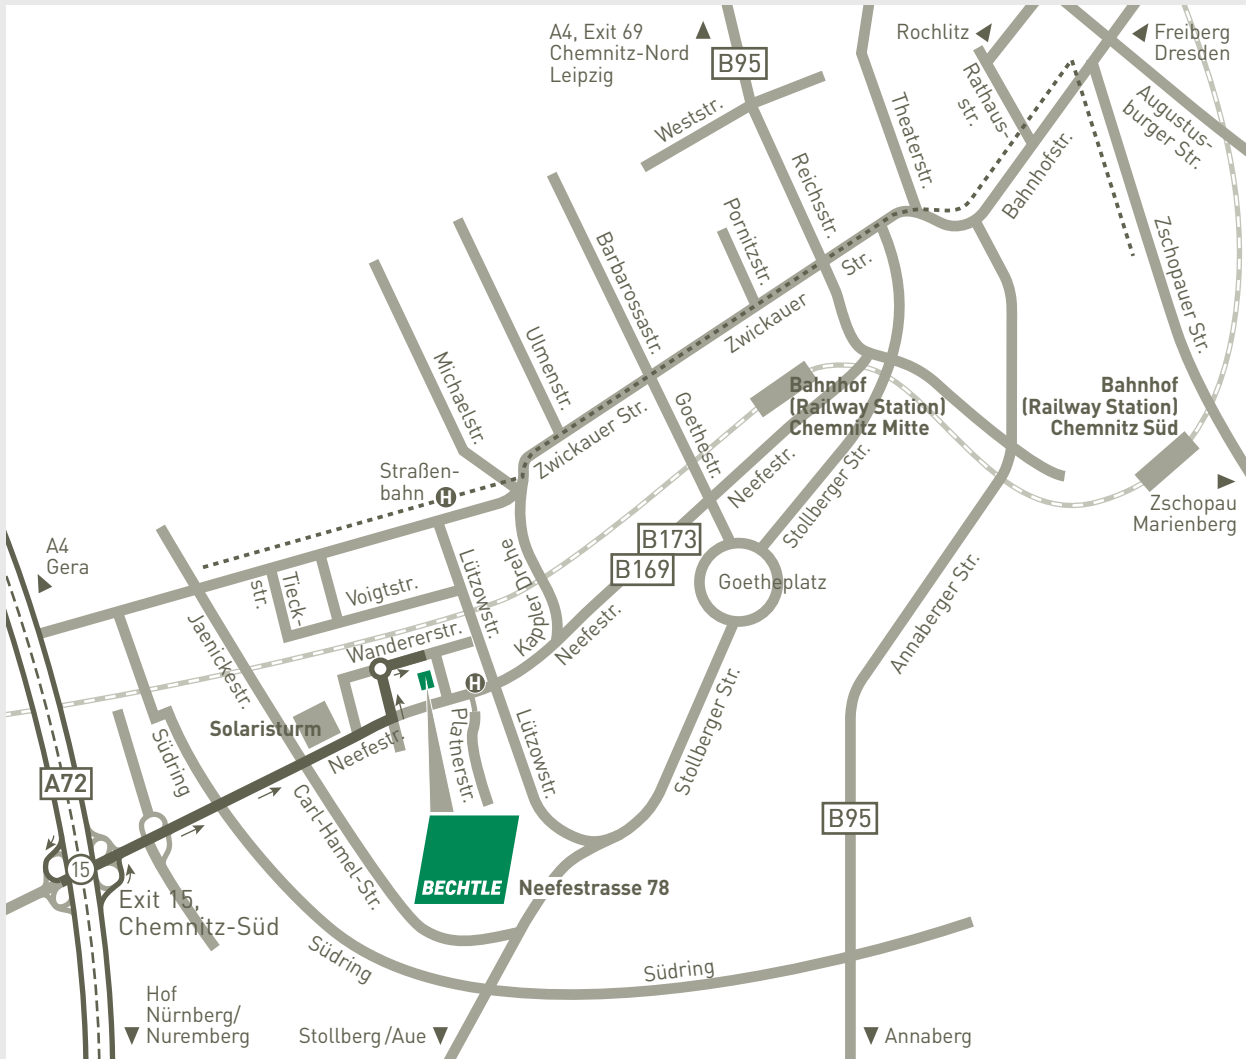

DIRECTIONS TO BECHTLE IT SYSTEM HOUSE CHEMNITZ

Please observe all low-emission zones!

Coming from the South/West (Hof, Nuremberg, Gera):

- On the A72, take exit 15 – Chemnitz-Süd
- Continue following the signs for Chemnitz-Zentrum (Messe Chemnitz), Neefestrasse
- Turn left after the Solaristurm tower at the next set of traffic lights ("Gewerbegebiet")
- At the roundabout, take the first exit
- Continue for 50 m. Bechtle is on the right-hand side. Please request access to the company car park at the barrier

By Public Transport from Chemnitz Hbf (main station) or the Zentralhaltestelle

S-Bahn (tram) stop:

- Take the bus number 23 towards Neefepark to the Platnerstrasse stop (marked "H" on the map)
- Then continue walking in the direction of the bus. Bechtle is about 200 m further on on the right-hand side