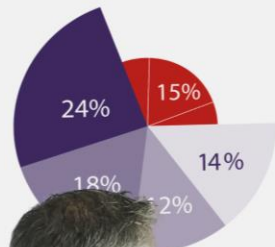

ClickShare

Great
things
happen
when
people
click

CX-50 ideal for the 'High Impact Meeting Room'

Regional data

Last year, we saw strong performance in Q1 and Q2. There was dip in Q4 due to market conditions but we saw positive results in Q4