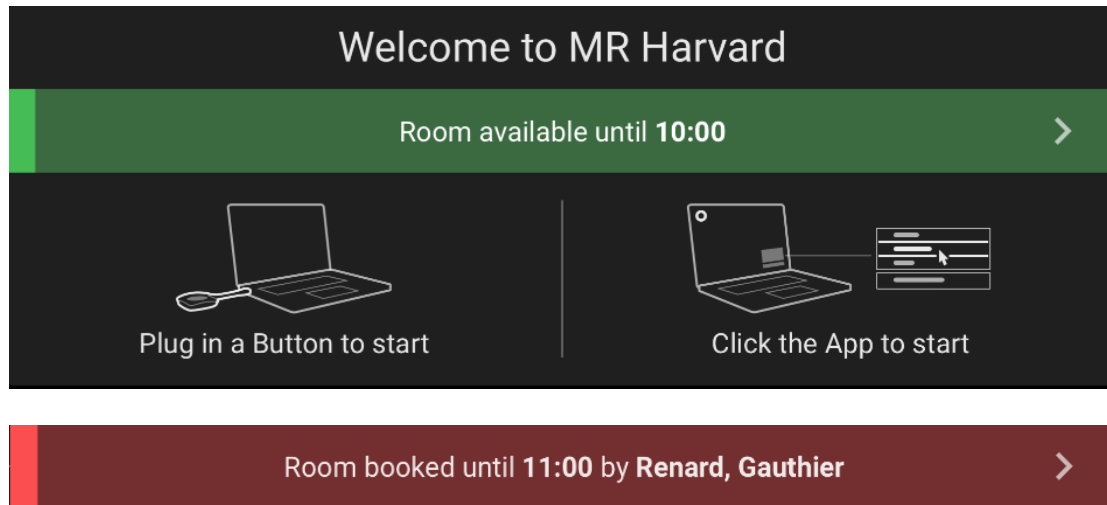

The easiest way to start your **hybrid meeting**

Walk into the
meeting room

Plug in a Button or
connect with the App

Start the call
from your laptop

Smart meeting flows

Room availability

Walk into the meeting room, you immediately see if the room is available or booked

PresentSense

Automatically connect to the meeting room or plug in a Button

HostFlow

ClickShare automatically guides you as a host or participant

Digital signage

When you end the call, the meeting room display becomes a digital signage display

Advanced sharing

Share full screen or application window, while keeping your laptop screen private for note taking

ConferenceView

Share your presentation, keep track of remote participants' video, side by side

One-Click-Join

Start the meeting from your personal calendar with a single click

Immediate overview of the meeting room booking,
ideal for huddle spaces and comfort cruisers

Only O365 room accounts are supported at this moment.
Configuration can be done in XMS cloud only.