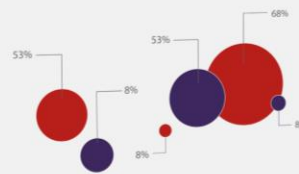

ClickShare

Great
things
happen
when
people
click

CX-50 ideal for the 'High Impact Meeting Room'

Regional data

Last year, we saw strong performance in Q1 and Q2. There was dip in Q4 due to market conditions but we saw positive results in Q4