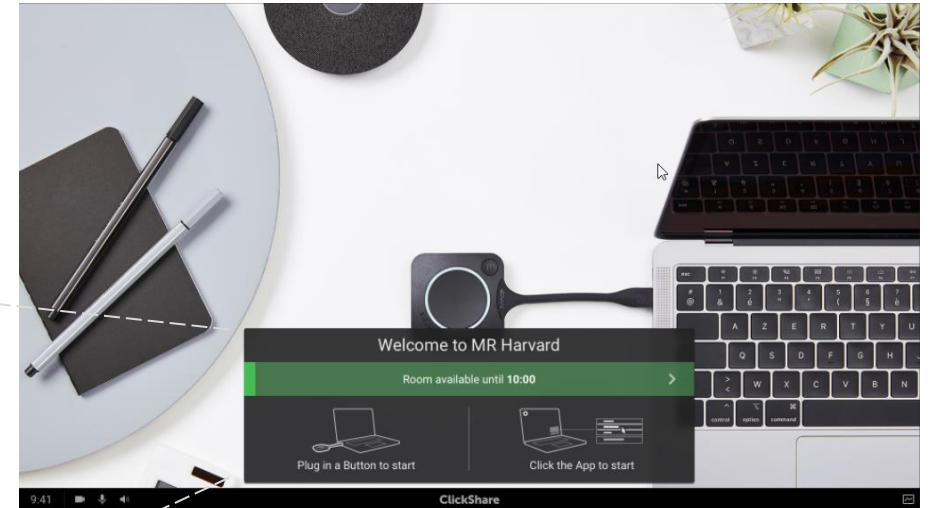

PresentSense

Automatically connect to the meeting room or plug in a Button

HostFlow

ClickShare automatically guides you as a host or participant

Digital signage

When you end the call, the meeting room display becomes a digital signage display

Advanced sharing

Share full screen or application window, while keeping your laptop screen private for note taking

ConferenceView

Share your presentation, keep track of remote participants' video, side by side

One-Click-Join

Start the meeting from your personal calendar with a single click

Immediate overview of the meeting room booking,
ideal for huddle spaces and comfort cruisers

Only O365 room accounts are supported at this moment.
Configuration can be done in XMS cloud only.