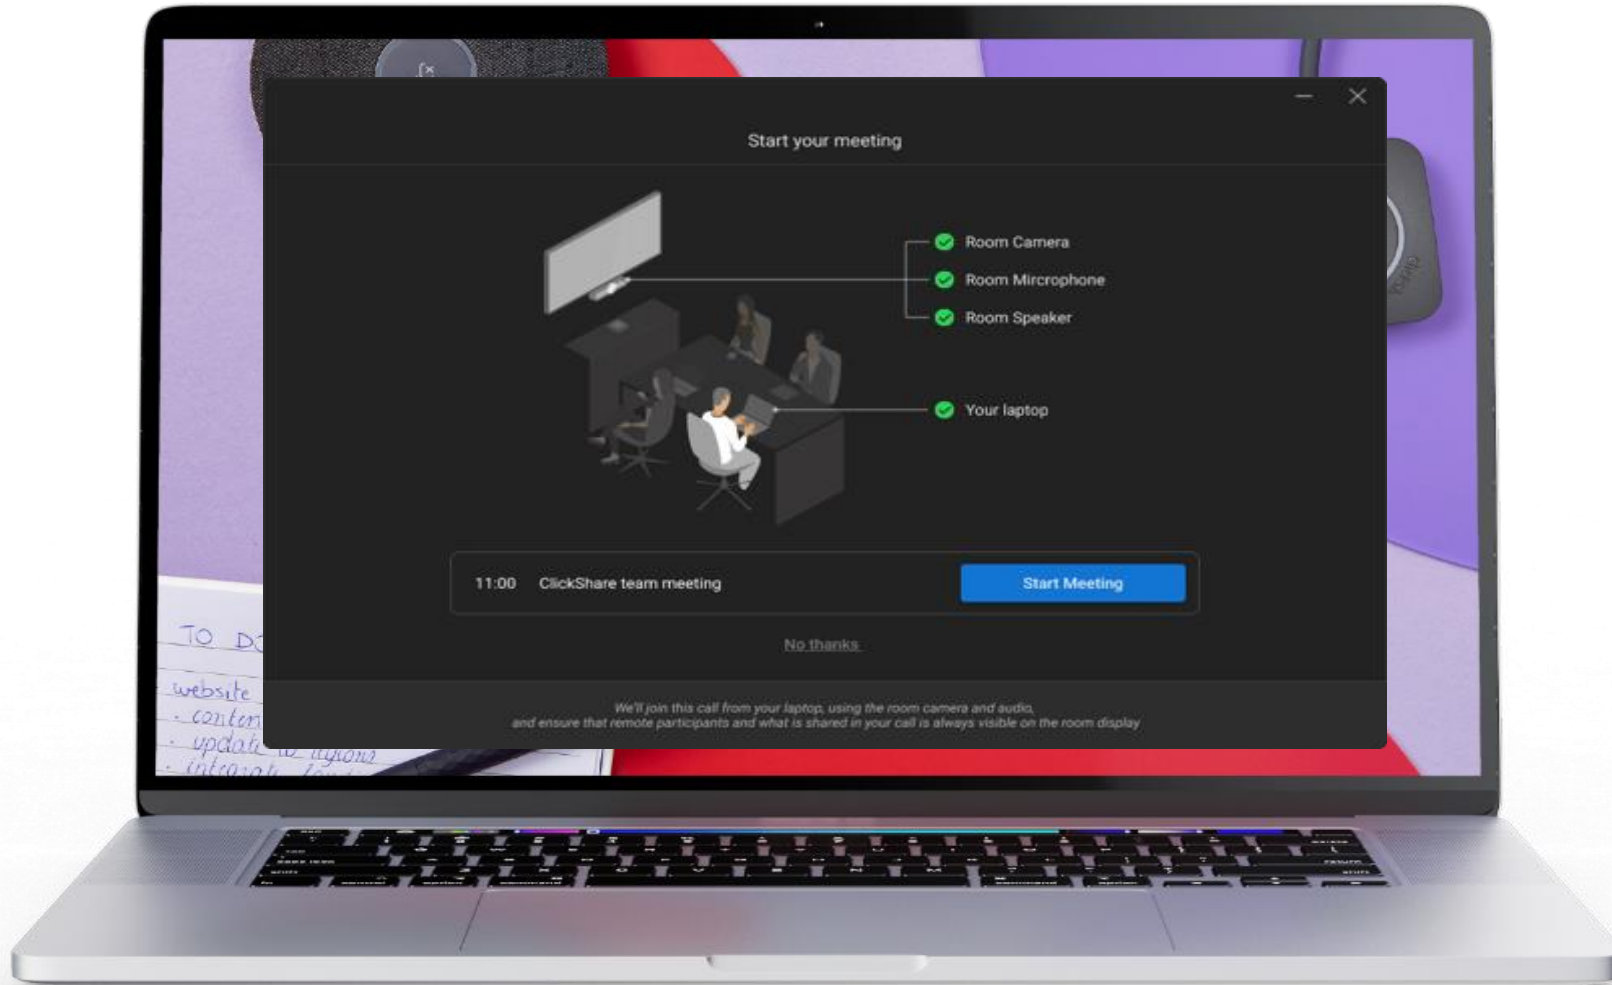

1-click user experience