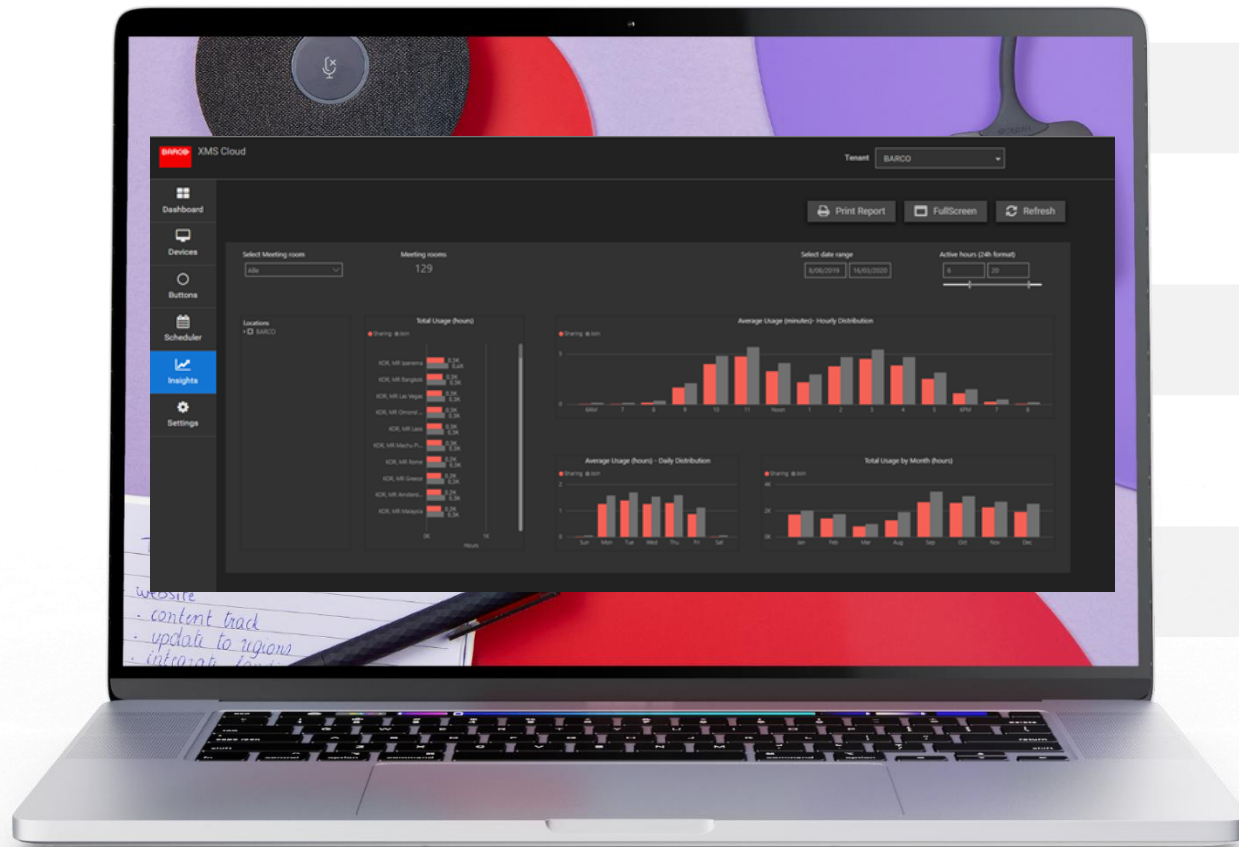

Requires product registration.

Install, configure & manage with XMS

XMS Cloud

XMS used as a cloud-based SaaS solution

XMS Edge

XMS installed as a local Virtual Machine

XMS Edge + XMS Cloud

A hybrid solution, unifying the communication with only a single point of communication