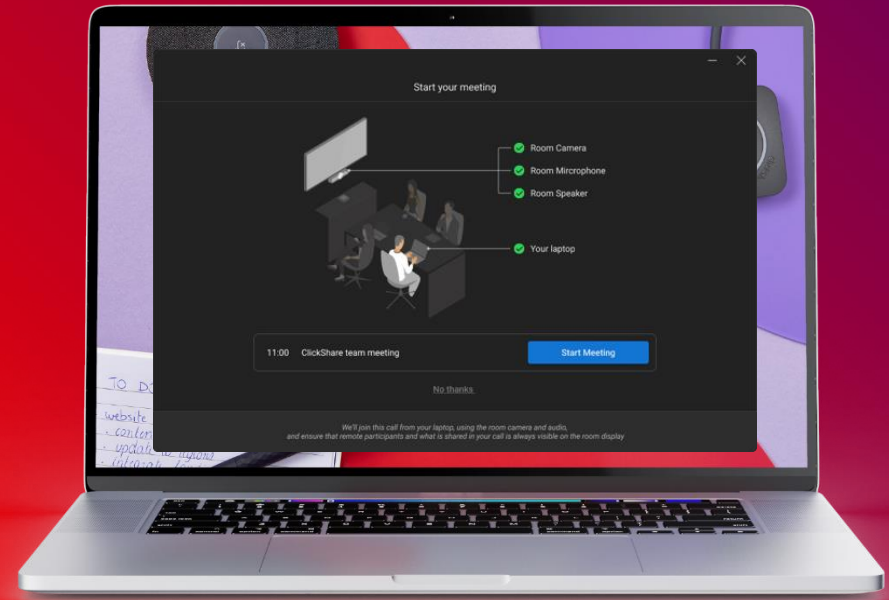

7 reasons why you'll love ClickShare

Special Guest:

Joe Schack Dupont
Chaos Business Solutions

1 Host your hybrid meeting from the laptop

Plug & Play
with the
BUTTON

Touchless workflow
integration with the

APP

2 Supports **any** **UC&C** platform

3 Seamless and intuitive, zero learning

4 Wireless, no cable frictions

5 **Wireless conferencing** and presentation

6 **Familiar & consistent experience**, from huddle space to boardroom