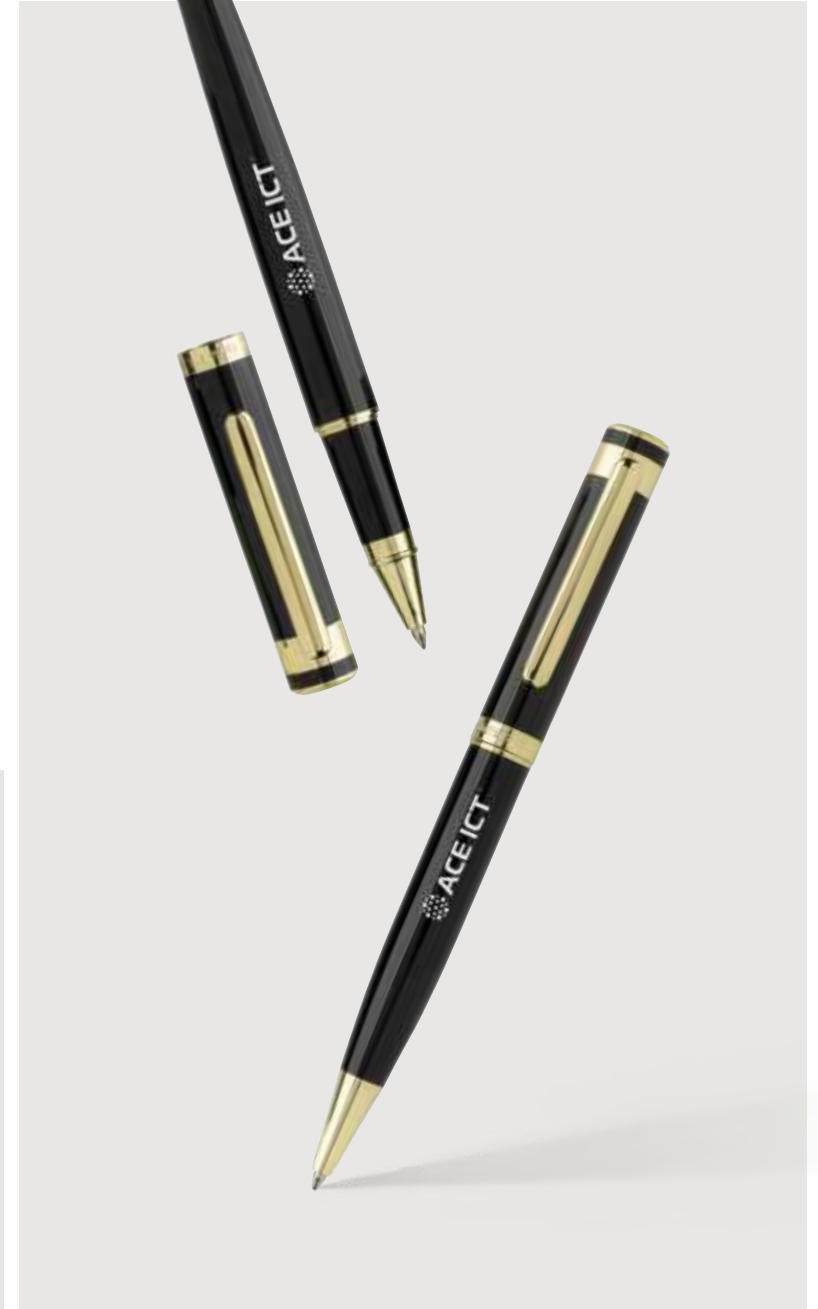

Swiss Peak Luca RCS recycled brass deluxe pen set

Recycled brass Size 14 x ø 1,2 cm Printtechnique Pad print