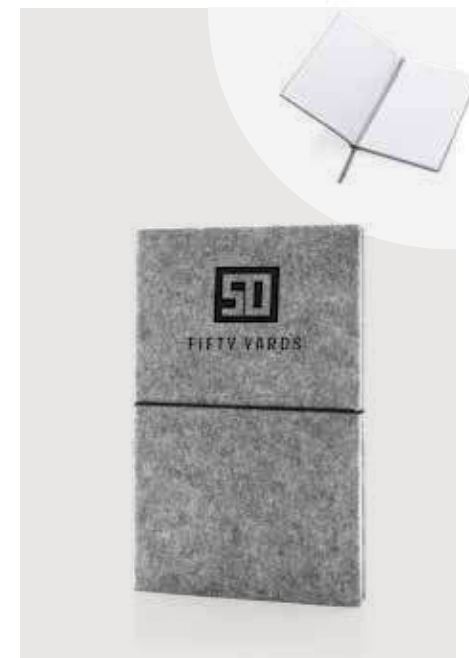

This product contains 99% GRS certified rFelt, CERTIFIED BY CONTROL UNION CU1162221