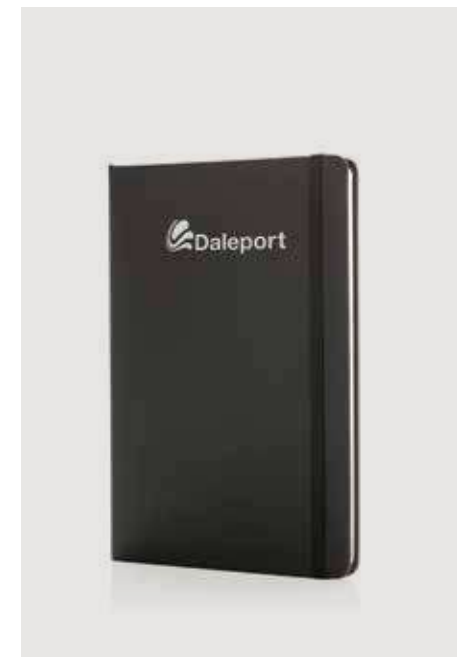

Standard hardcover PU notebook A5

Polyurethane • A5 size • Hardcover • Lined pages •
144 pages • Cream paper • 70 g/m² paper **Size** 1,3 x 14,5
x 21 cm **Printtechnique** Pad print