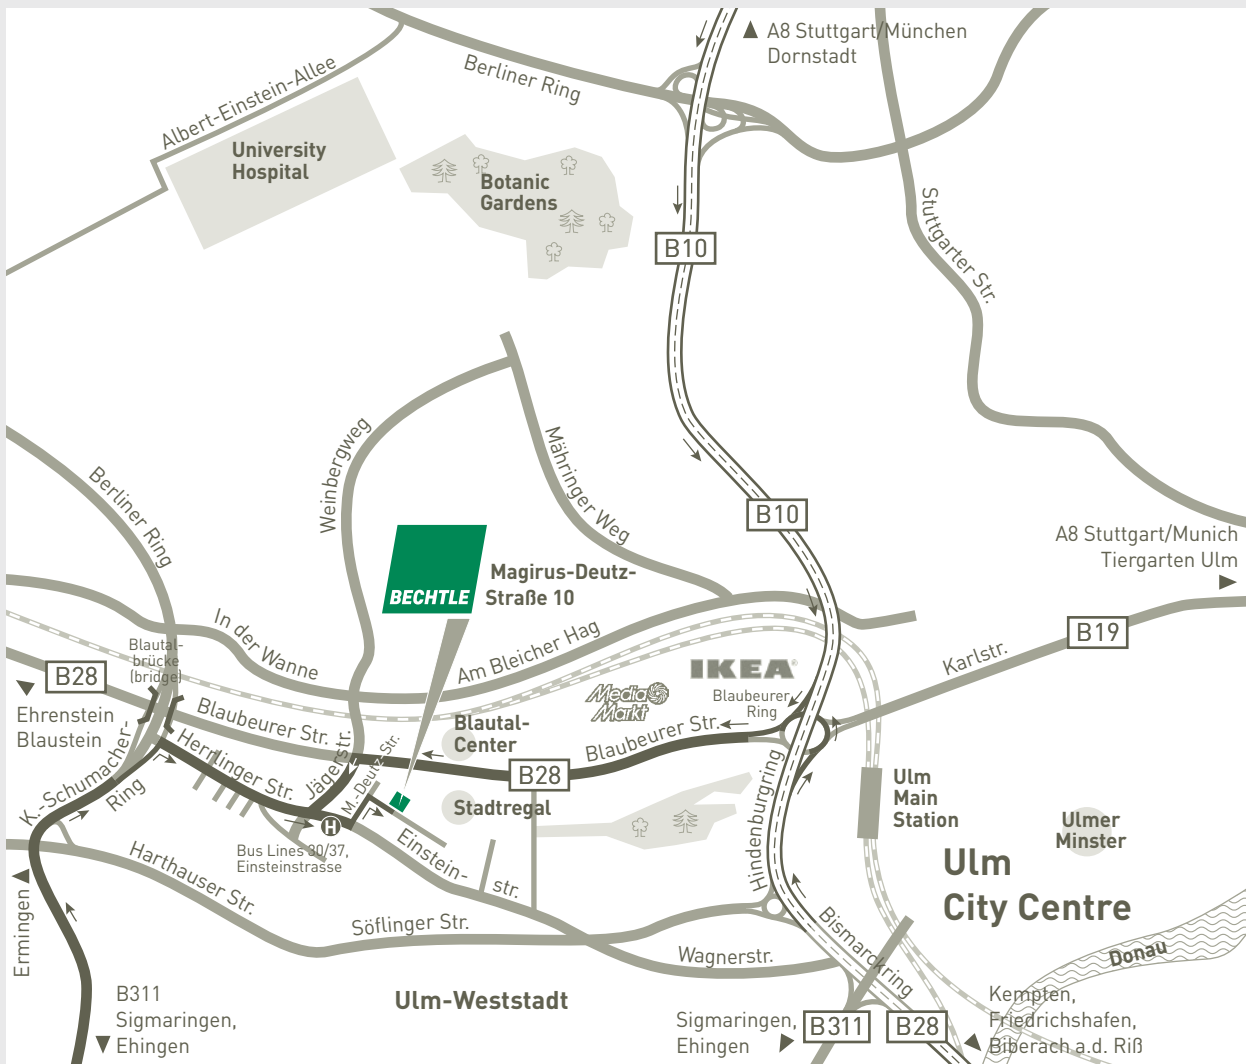

DIRECTIONS TO BECHTLE IT SYSTEM HOUSE ULM

Please observe all low-emission zones!

Coming from Stuttgart, Munich (A8), Göppingen (B10):

- On the A8 motorway, take exit 62 – Ulm-West
- Continue on the B10 towards Ulm, following the signs for IKEA
- At the Blaubeurer Ring roundabout, take the exit onto B28 towards Blaubeuren
- Continue on the B28 for approx. 1.7 km until you reach the crossroads with traffic lights after the Blautal-Center
- Turn left into Jägerstrasse
- At the next set of traffic lights, turn left again into Einsteinstrasse
- Take the first turn on the left into Magirus-Deutz-Strasse (sign for Stadregal Business Centre Ulm)
- Take the next right. Bechtle is on the left-hand side (on-site parking is available)

Coming from Kempten, Aalen (A7), Friedrichshafen (B30):

- Take the B28 towards Ulm and go through the tunnel after the Adenauerbrücke (Adenauer Bridge)

- Follow the signs for IKEA
- At the Blaubeurer Ring roundabout, take ... (see directions for coming from Stuttgart/Munich)

Coming from Sigmaringen, Ehingen (B311):

- Take the B311 towards Ulm. At Industriegebiet Donautal (industrial estate), turn left onto Westtangente towards Blaustein/Wissenschaftsstadt/IKEA
- Continue for 4.3 km and take the right turn before the Blautalbrücke (Blautal Bridge) towards the city centre/IKEA
- At the first sets of traffic lights, turn right into Herrlinger Strasse towards Söflingen
- Go straight on at the next set of lights
- Take the first turn on the left into Magirus-Deutz-Strasse ... (see directions for coming from Stuttgart/Munich)

By Public Transport from Ulm Hbf (main station):

- Take the bus number 30 or 37 from the central bus station (Zentraler Omnibus-Bahnhof) to the Einsteinstrasse stop (marked "H" on the map)

Bechtle GmbH IT System House
Magirus-Deutz-Strasse 10, 89077 Ulm
Phone +49 731 93510-0
training.bechtle.com