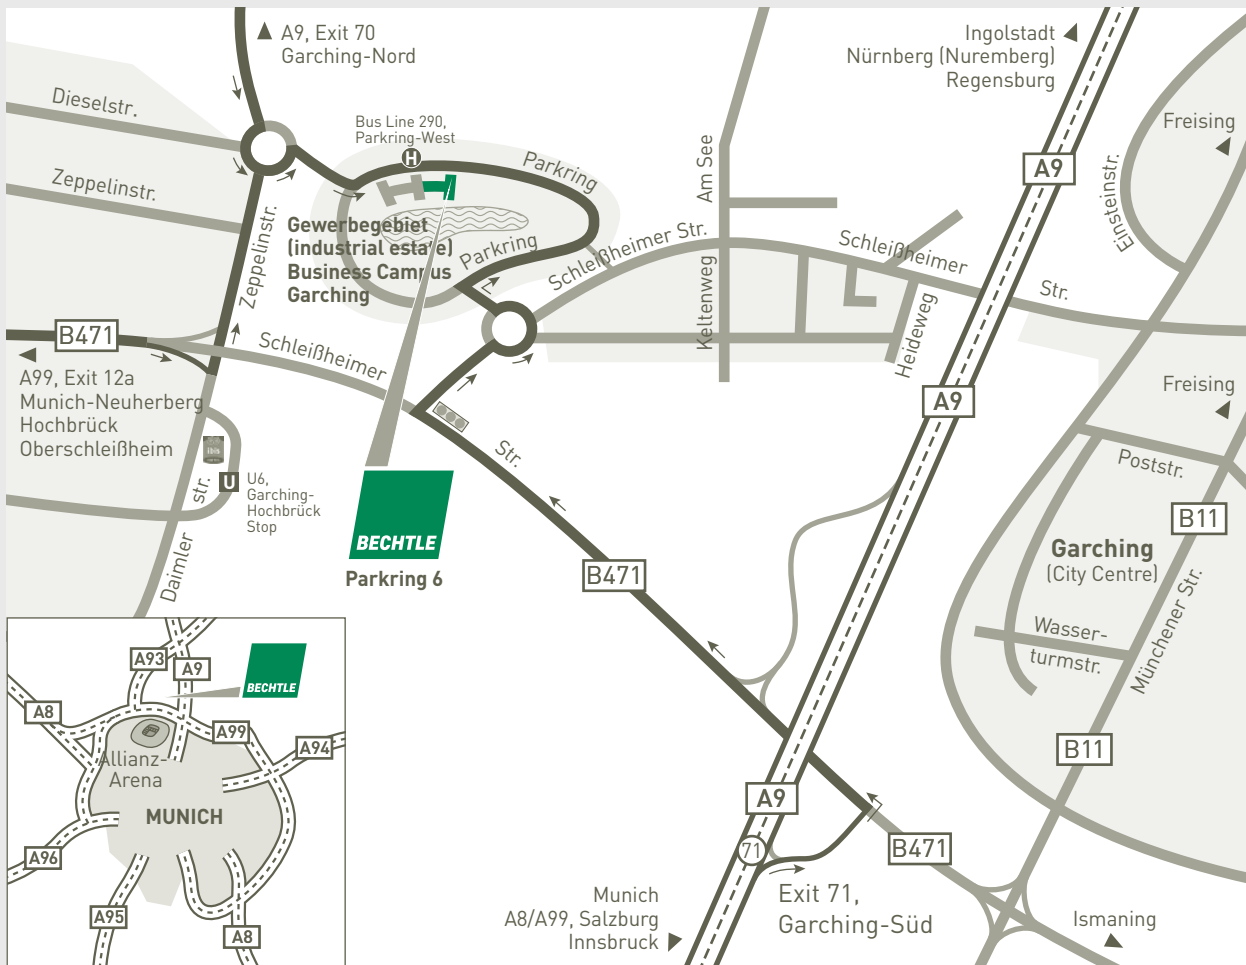

DIRECTIONS TO BECHTLE IT SYSTEM HOUSE MUNICH

Please observe all low-emission zones!

Coming from the North/North-East (Nuremberg, Landshut, airport):

- On the A92 towards Munich, exit at the Kreuz Neufahrn junction
- Join the A9 towards Munich and take exit 70 – Garching-Nord. Turn right towards Gewerbegebiet Hochbrück (industrial estate), TÜV, Business Campus
- At the roundabout take the third exit, continue for 100 m and then turn left onto the Parking
- Bechtle is on the right-hand side. Parking: With a parking disc for a maximum of 2 hours in front of the building or all-day parking in the multi-storey car park at Parking 4.

- Bechtle is on the right-hand side (for parking see directions for coming from the North/North-East)

Coming from the South/South-East (Munich city centre, Salzburg, Innsbruck):

- On the A8/A99 towards Nuremberg, take exit 13 – Kreuz München-Nord junction
- Join the A9 towards Nuremberg and take exit 71 – Garching-Süd towards Dachau, Oberschleißheim, B471, Gewerbegebiet Hochbrück (industrial estate), TÜV, Business Campus
- Turn right at the first set of traffic lights
- At the roundabout take the third exit ... (see directions for coming from the North/North-East)

By Public Transport from Munich Hbf (main station):

- Take the underground number U4 or U5 to the Odeonsplatz stop and then take the U6 towards Garching-Forschungszentrum to the Garching-Hochbrück stop (marked "U" on the map)
- Walk towards Schleißheimer Strasse/B471, cross the street and continue to the roundabout, then turn right (approx. 10 min walk)
- Alternatively take the 290 bus from the Garching-Hochbrück stop to the Parking-West stop (marked "H" on the map, every 30 minutes)