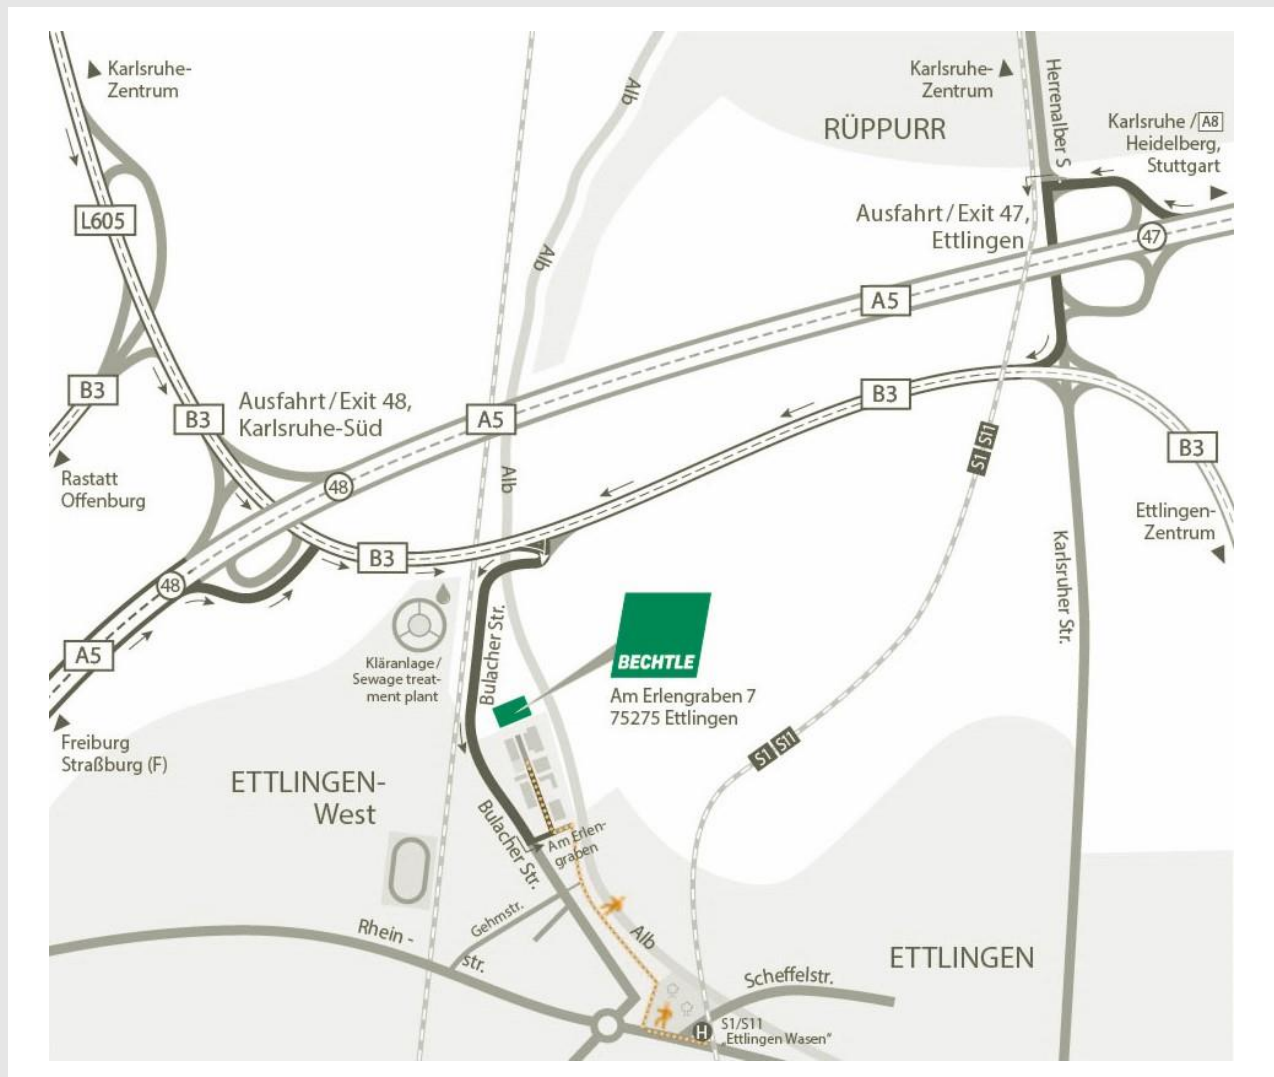

DIRECTIONS TO BECHTLE IT SYSTEM HOUSE KARLSRUHE

Please observe all low-emission zones!

Coming from the South (Basel, Freiburg):

- ▮ A5 direction Karlsruhe until exit 48 „Karlsruhe-Süd“.
- ▮ Turn right onto the B3 towards Ettlingen.
- ▮ Take the first exit “Bulacher Str.”
- ▮ Turn left onto “Am Erlengraben”.
- ▮ Parking spaces are available in our parking garage or on the visitor parking lot.

Coming from the North/east (Heidelberg, Stuttgart, from the A8):

- ▮ A5 direction Basel until exit 47 „Ettlingen“.
- ▮ Turn left onto Herrenalber Str./Karlsruher Str. in the direction of Ettlingen.
- ▮ Turn right onto the B3 towards Karlsruhe.
- ▮ Take the first exit “Bulacher Str.”
- ▮ Turn left onto “Am Erlengraben”.
- ▮ Parking spaces are available in our parking garage or on the visitor parking lot.

By Public Transport:

- ▮ Take streetcar line 1 or 11 from Karlsruhe main station in the direction of Ettlingen Albgaubad to the stop „Ettlingen Wasen“.
- ▮ Continue by foot for approx. 15min. (1,2km) to the company building.